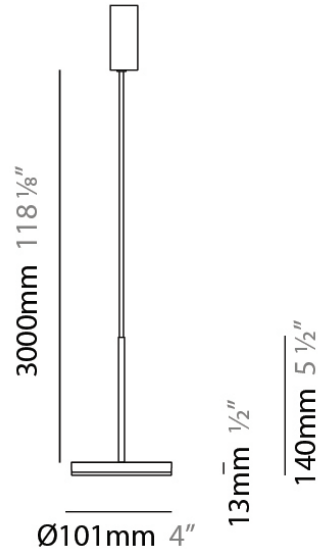

BELLA SUSPENSION

D81667-TIM

PROJECT

TYPE

NOTES

QUANTITY

DATE

GENERAL

Series: Bella
Brand: Panzeri
Division: Design
Mounting Type: Suspension
Mounting Location: Ceiling
Subcategory: Pendant

PHYSICAL

Shape: Disc
Diameter (mm): 101
Diameter (in): 4
Height (mm): 13
Height (in): 1/2
Max. Overall Height (mm): 3013
Max. Overall Height (in): 118 ⁵/₈
Light Distribution: Direct
Weight (kg): 0.54501
Weight (lbs): 1.2
Diffuser: Opal - Acrylic
Fixture Material: Metal

ELECTRICAL

Lamp Type: LED
Input Wattage (W): 6.5
Dimming: Non-Dimmable
Driver Location: Integrated
Input Voltage (V): 120

LED

Number of LEDs: 1
Color Temperature (°K): 2700
Max. Delivered Lumen (lm): 388
Nominal Lumen (lm): 460
CRI: >80 CRI

OPTICAL

RATINGS AND CERTIFICATIONS

Certified By: CSA Certified to UL and CSA Standards
IP rating: IP40